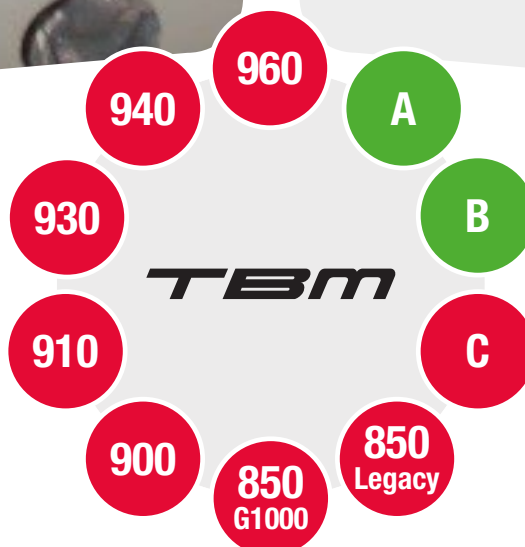

Estimated labor hours

30 hours labor

Applicable Not applicable Already applied