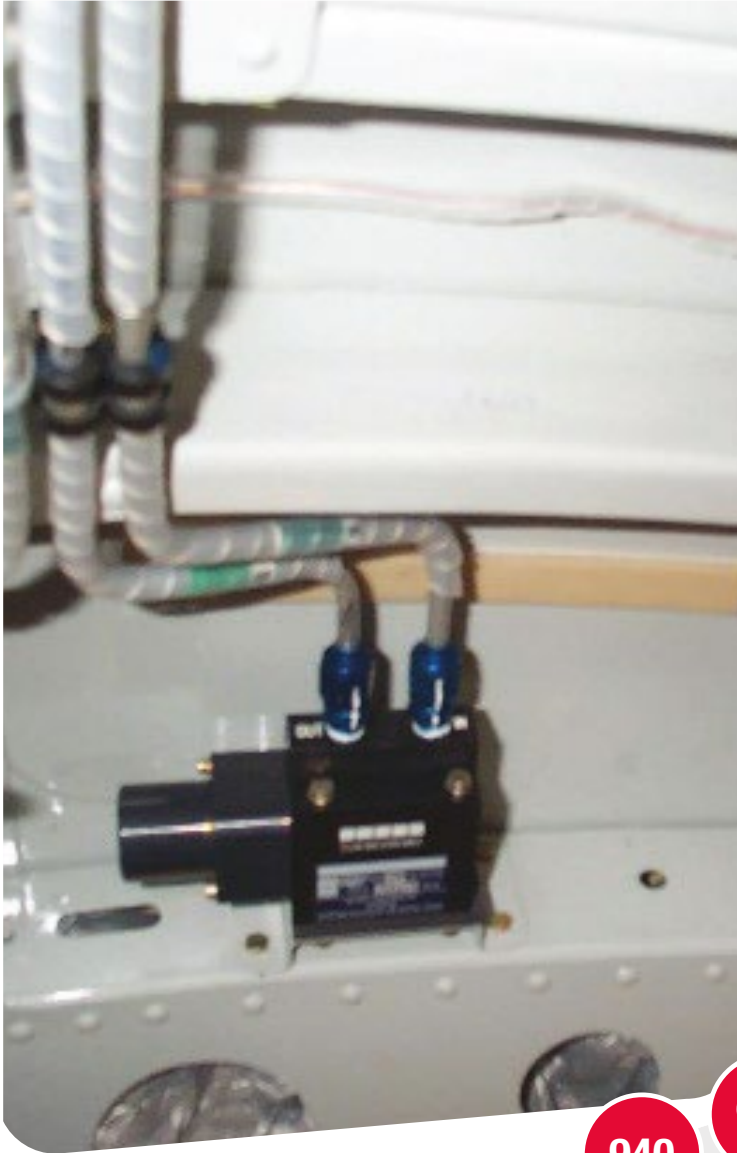

Barometric valve 31,000 feet retrofit

Enjoy the latest enhancement for your TBM

Barometric valve 31,000 feet

Increases the flight ceiling from 30,000 feet to 31,000 feet

Allows the automatic supply and use of oxygen masks for the passengers.

This modification is valid for TBM700A and TBM700B already equipped with the gaseous oxygen system and P&WC SB14261 and 14308 applied.

Validity

SN 24, 36, 40 to 239

SB Reference

SB70-028-35 R01

Reference to order