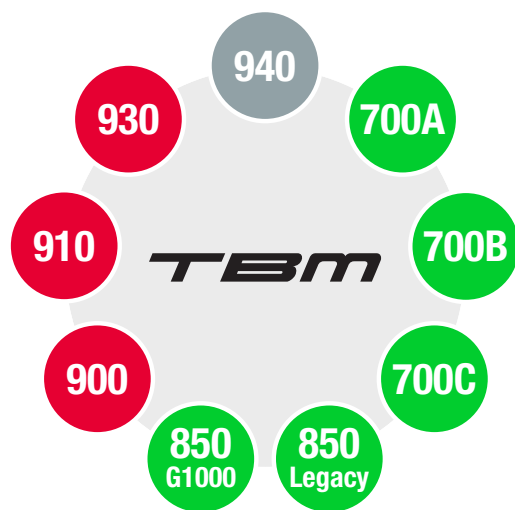

SAFETY & STYLE

Strobe and navigation light updates

Benefit from the latest enhancement for your TBM

LED upgrade kit

The new strobes and navigation lights for TBM 700s and TBM 850s offer a longer life, higher efficiency, limited wear-and-tear, enhanced resistance and higher white color temperature.

Daher brings the latest available LED technology in an all-inclusive package.

Validity
from S/N 1 to 684

Reference
SB70-296-33

Applicable Not applicable Already applied

Order reference

T700A018404500100 (Red)
T700A018404500200 (Green)